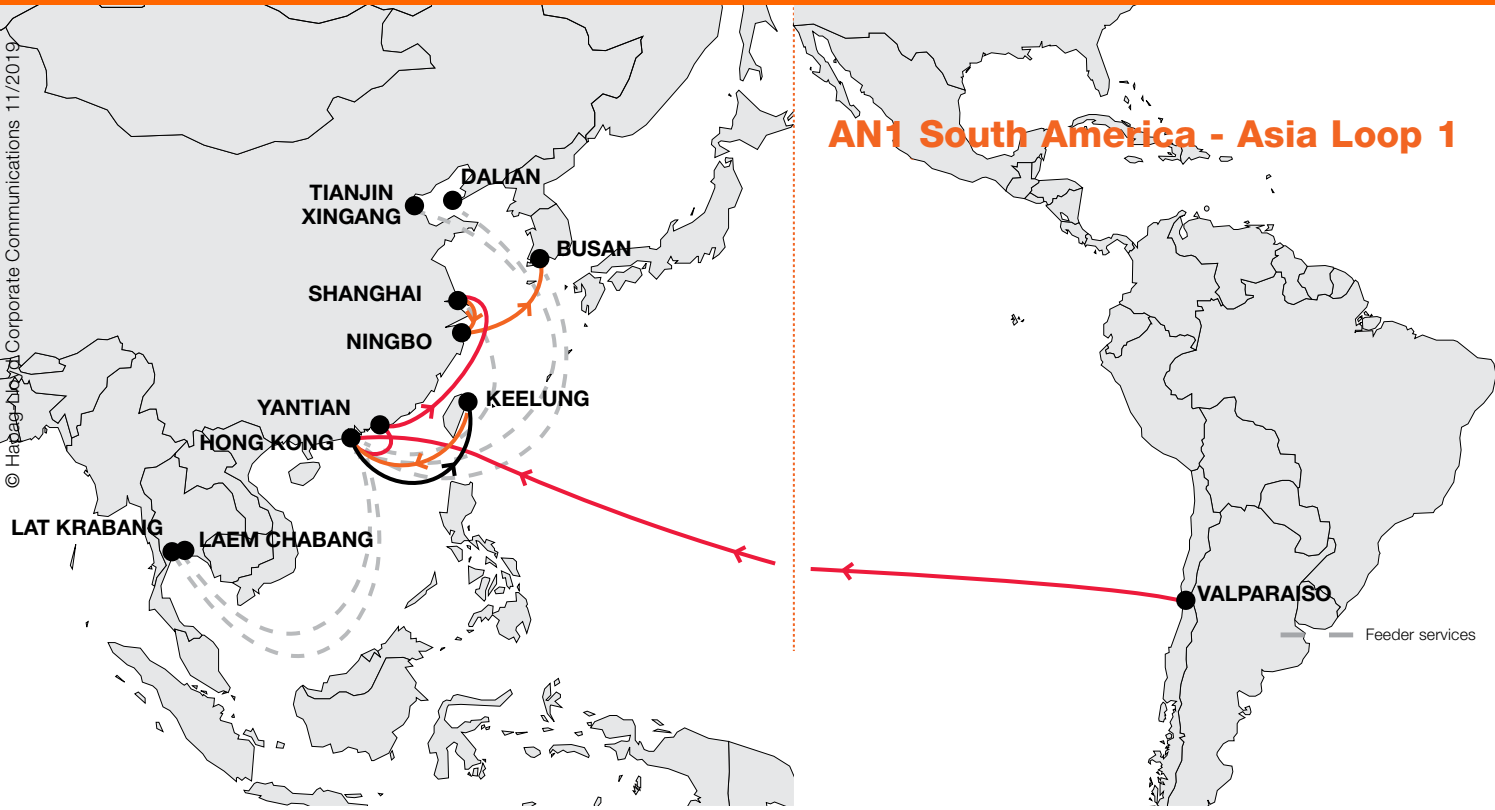

AN1 Asia Express Service For Your Fresh Fruits

Express services, 24/7 support from our sales force, modern reefer fleet: At Hapag-Lloyd we make sure your fruits arrive fresh at their destination. Providing you with best-class service is our top priority. We know that equipment quality is vital. However, it is also the “human touch” that we believe sets us apart. That is why we rise to the challenge of safeguarding the quality of your fresh fruits and can ensure that your cargo is kept in its optimal condition, no matter where or when.

Our Offer

- **One of the largest reefer carriers on the market**
- A global reefer carrier with more than **100,000 reefer containers**
- A **young container fleet** and **continuous investments** in reefer equipment and technology over the last years
- In 2019 we increased our fleet with around 13,400 refrigerated containers
- Strong focus on **reefer fleet steering** to ensure our equipment is where and when you need it
- A reliable quality carrier for reefer transportation with a **global network of reefer experts** available to support you

Your Benefit

- The **seasonal Express Service** connects Valparaiso and Hong Kong fast, in only 22 days
- Reliable connection to **Shanghai in 27 days** and to **Busan in 30 days** via Hong Kong
- A comprehensive network of feeders ensures flexible and express delivery of your cargo to other destinations in Asia via Hong Kong
- Your perishable cargo is in good hands with Hapag-Lloyd's experienced staff at origin and destination
- Our reefer team is **available 24/7** for all queries during the Fresh Fruit Season under **+56 9 9534 5369**

AN1 South America - Asia Loop 1

AN1 – Asia Express Service Rotation and Transit Times

From / To	Hong Kong	Shanghai	Keelung	Busan	Ho Chi Minh*	Laem Chabang *	Tokyo*	Port Kelang*	Belawan*	Nava Sheva*
Valparaíso	22	27	27	29	29	34	35	37	39	41